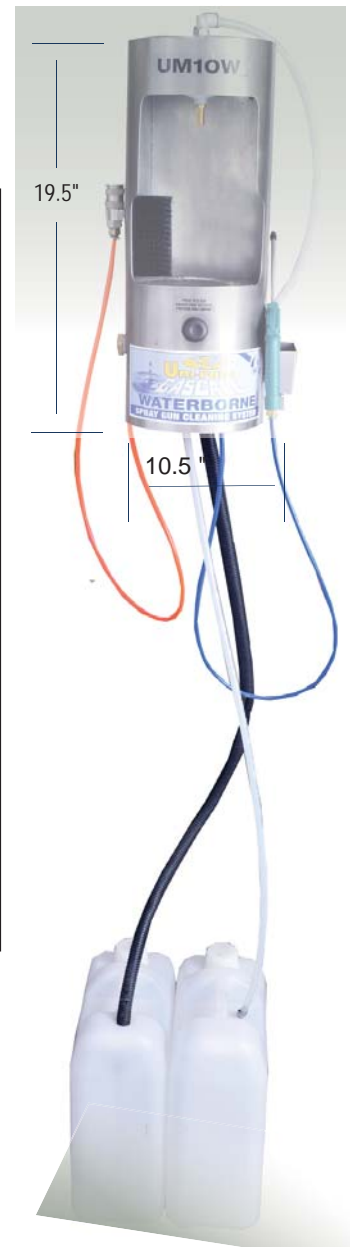

381 Bentley Street, Markham, Ontario,
Canada L3R 9T2
WWW.UNIRAM.COM

Tel: 800-417-9133 905-477-5911
Fax: 905-477-8922
sales@uniram.com

AUG 2016